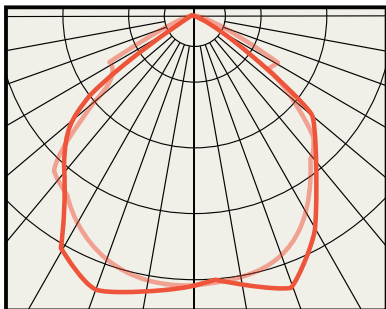

30W FLAT FLOODLIGHT 120°

Property	Value
LED Power	30W
System Power	31W
Input Voltage	230V
LED	Spotled Epistar Spotled Super Bridgelux
Light Output	2400lm / 3000lm*
CCT	3200K / 4500K
Life Span	50000h
CRI	> 80
PF	> 0.96
IP Level	IP65
Beam Angle	120°
Casing Color	Black (other colors on request)
Dimmable	No
Dimensions	64x191x219mm
Cable Length	0.8m
Weight	1.6kg
Certificates	CE, ROHS
Warranty	3 years

* from batch B1436

Goniogram

Goniogram for a 120° Fixture