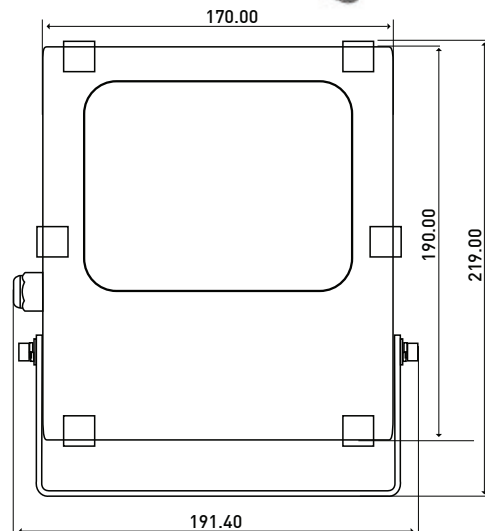

30W FLAT FLOODLIGHT 120°

Property	Value
LED Power	30W
System Power	31W
Input Voltage	230V
LED	Spotled Epistar Spotled Super Bridgelux
Light Output	2400lm / 3000lm*
CCT	3200K / 4500K
Life Span	50000h
CRI	> 80
PF	> 0.96
IP Level	IP65
Beam Angle	120°
Casing Color	Black (other colors on request)
Dimmable	No
Dimensions	64x191x219mm
Cable Length	0.8m
Weight	1.6kg
Certificates	CE, ROHS
Warranty	3 years

* from batch B1436

Goniogram

Goniogram for a 120° Fixture

High reliability LED chips by

References:

Model	Description	GTIN / EAN	Price*
BP031PSH912032	3200K 120° Black Epistar	5420061232427	€ 89.00
BB031PSH912045	4500K 120° Black Bridgelux	5420061232458	€ 109.00