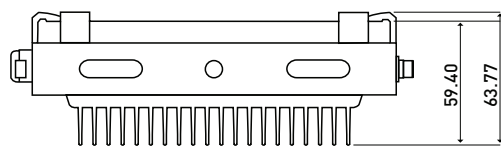

30W FLAT FLOODLIGHT 120°

Property	Value
LED Power	30W
System Power	31W
Input Voltage	230V
LED	Spotled Epistar Spotled Super Bridgelux
Light Output	2400lm / 3000lm*
CCT	3200K / 4500K
Life Span	50000h
CRI	> 80
PF	> 0.96
IP Level	IP65
Beam Angle	120°
Casing Color	Black (other colors on request)
Dimmable	No
Dimensions	64x191x219mm
Cable Length	0.8m
Weight	1.6kg
Certificates	CE, ROHS
Warranty	3 years

* from batch B1436

Goniogram

High reliability LED chips by

References:

Model	Description	GTIN / EAN	Price*
BP031PSH912032	3200K 120° Black Epistar	5420061232427	€ 89.00
BB031PSH912045	4500K 120° Black Bridgelux	5420061232458	€ 109.00

*BRUTO WITHOUT VAT/PIECE