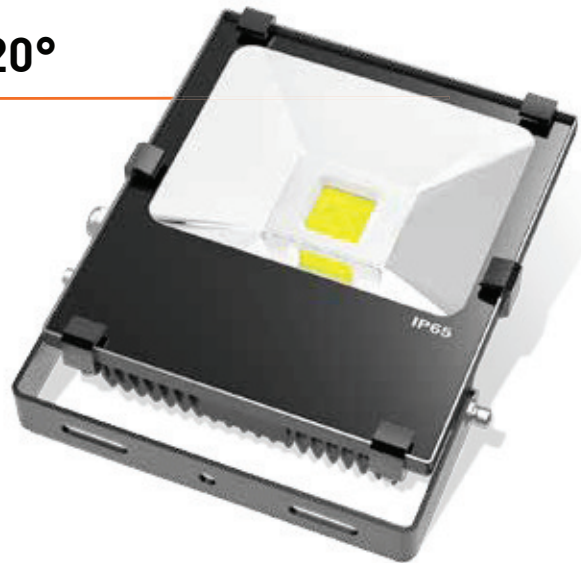

30W FLAT FLOODLIGHT 120°

Property	Value
LED Power	30W
System Power	31W
Input Voltage	230V
LED	Spotled Epistar Spotled Super Bridgelux
Light Output	2400lm / 3000lm*
CCT	3200K / 4500K
Life Span	50000h
CRI	> 80
PF	> 0.96
IP Level	IP65
Beam Angle	120°
Casing Color	Black (other colors on request)
Dimmable	No
Dimensions	64x191x219mm
Cable Length	0.8m
Weight	1.6kg
Certificates	CE, ROHS
Warranty	3 years

* from batch B1436

Goniogram

Goniogram for a 120° Fixture

High reliability LED chips by

References:

Model	Description	GTIN / EAN	Price*
BP031PSH912032	3200K 120° Black Epistar	5420061232427	€ 89.00
BB031PSH912045	4500K 120° Black Bridgelux	5420061232458	€ 109.00